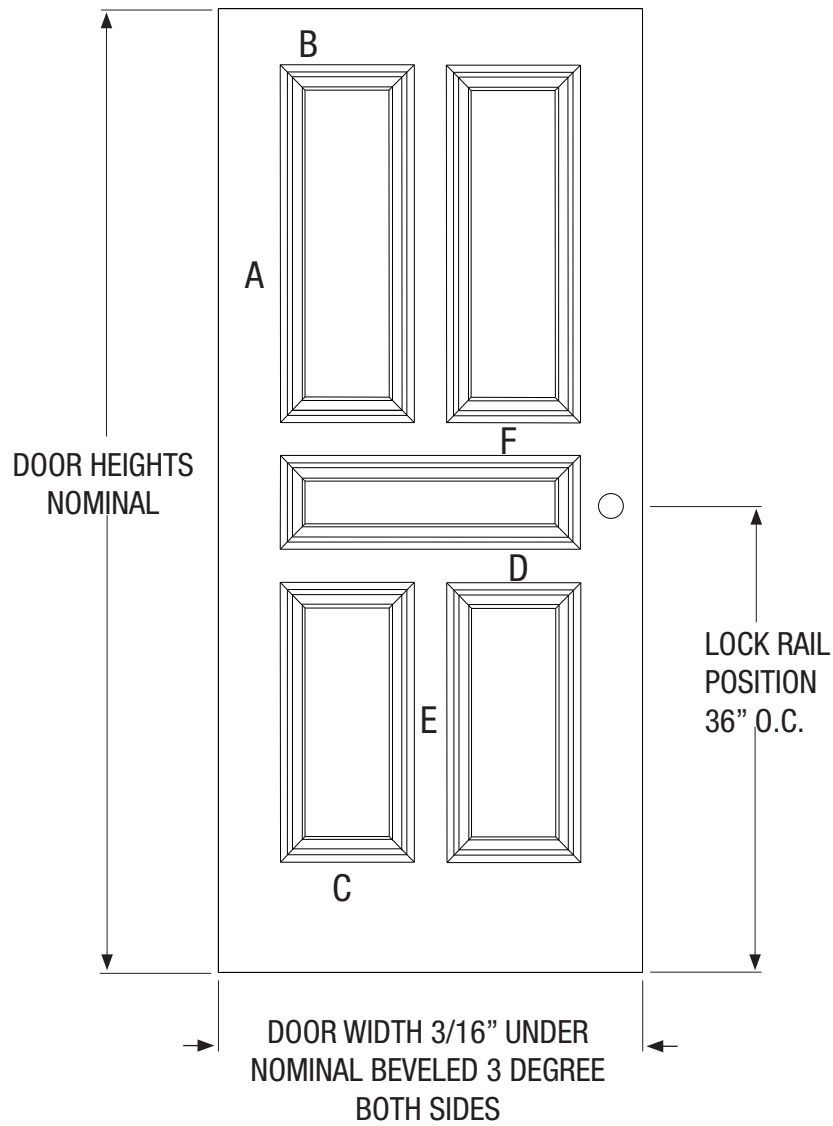

STANDARD PANEL LAYOUT

Style	A		B	C	D	E	F
	2/0-2/8	3/0					
CR101, CR201, CR301, CR401	4-1/2"	5-3/8"	4-7/8"	10"	N/A	N/A	N/A
CR102, CR202, CR302, CR402	4-1/2"	5-3/8"	4-7/8"	10"	3-1/4"	N/A	N/A
CR103, CR203, CR303, CR403	4-1/2"	5-3/8"	4-7/8"	10"	2-1/4"	N/A	2-1/4"
CR104, CR204, CR304, CR404	4-1/2"	5-3/8"	4-7/8"	10"	6-1/4"	3-1/4"	N/A
CR105, CR205, CR305, CR405	4-1/2"	5-3/8"	4-7/8"	10"	2-1/4"	3-1/4"	2-1/4"
CR106, CR206, CR306, CR406	4-1/2"	5-3/8"	4-7/8"	10"	3-1/4"	3-1/4"	3-1/4"